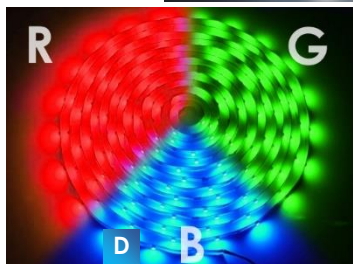

BASIC

TAŚMY LED

CZ: LED pás / SK: LED pásik/ EN: LED strip

INDEX

Smd/m

Tc[K]

IP

L x W