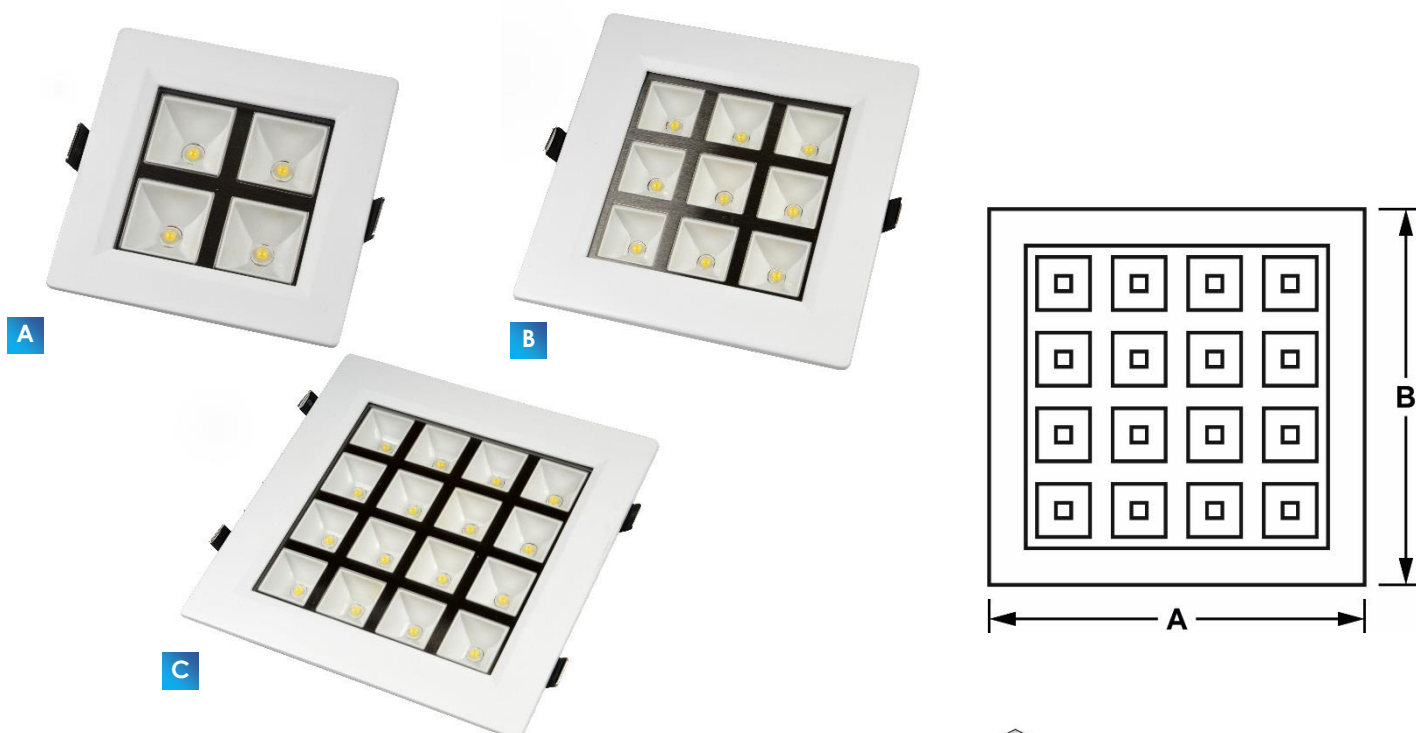

## DOWNLIGHT LED

CZ: LED podsvícení / SK: LED podsvietenia / EN: LED downlight

	INDEX	ABC			Tc[K]		A [mm]	B [mm]	
A	003614	Brandan LED	4W	280-320 lm	4500K	Biały biła biely white	100	100	5902216781078
B	002651	Brandan LED	9W	630-720 lm	4500K		150	150	5902216781085
C	001821	Brandan LED	16W	1120-1280 lm	4500K		180	180	5902216781092

AC 230V	Power LED	120°	
>70	40000 h	20	