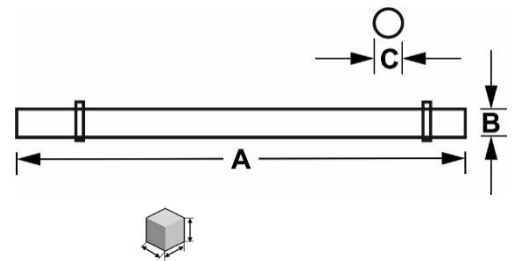

## OPRAWY LED

CZ: LED svítidlo / SK: LED svetidlo / EN: LED lamp

INDEX	ABC			Tc[K]		PF	A [mm]	B [mm]	C [mm]	
012447	Cabu LED	60 W	115lm/W	4500 K	Biały biła biely white	>0,90	15200	80	80	5902216794894

AC 230V	SMD LED	120°
>80	40000H	67