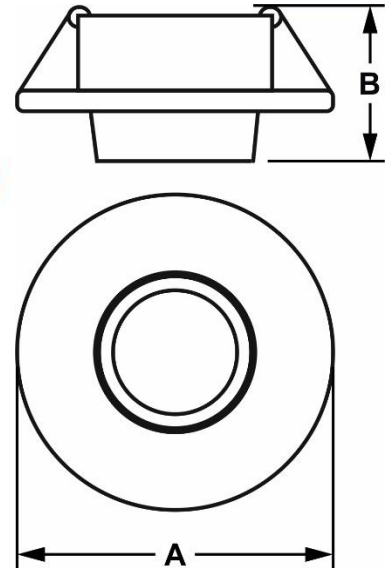

## DOWNLIGHT LED

CZ: LED podsvícení / SK: LED podsvietenia / EN: LED downlight

INDEX	ABC			Tc[K]		A [mm]	B [mm]	
007159	DEE LED	3W	225 lm	3000K	Czarny	78	35	5902216732704
007160	DEE LED	3W	225 lm	4500K	Černá Čierny Black	78	35	5902216789326

AC 230V	Power LED	30°	
>80	40000 h	20	