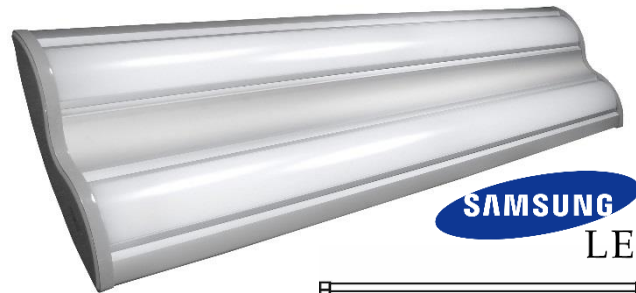

MILOT

OPRAWY LED

CZ: LED svítidlo/ SK: LED svetidlo/ EN: LED lamp

PHILIPS
DRIVER

PHILIPS
DRIVER

SAMSUNG
LED

SAMSUNG
LED

A

B