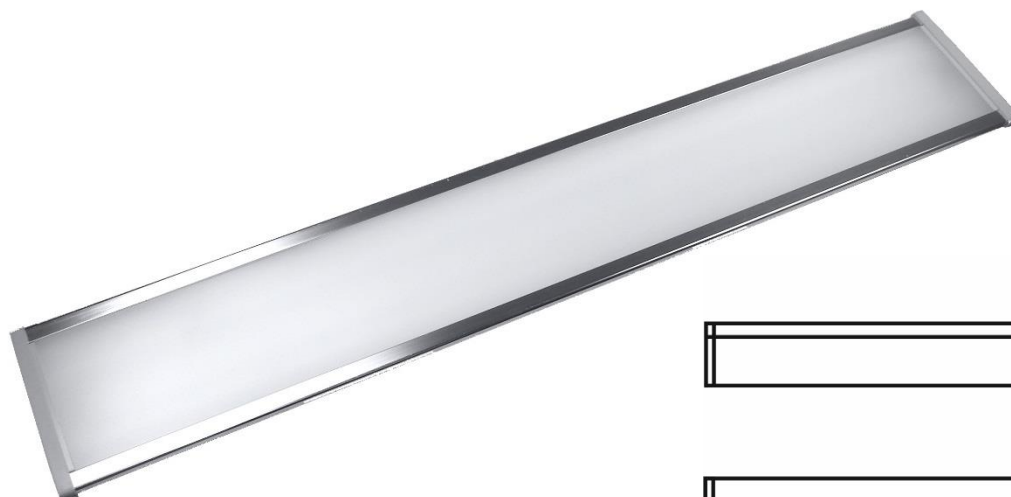

## OPRAWY LED

CZ: LED svítidlo/ SK: LED svietidlo/ EN: LED lamp

INDEX	ABC			Tc[K]		PF	A [mm]	B [mm]	C [mm]	
7241	Reypast LED	20W	1700 lm	4500K	Srebrny Stieborný stříbrná silver	0.95	600	100	50	5902216770607

AC 230V	SMD LED	160°	
>80	40000 h	65	