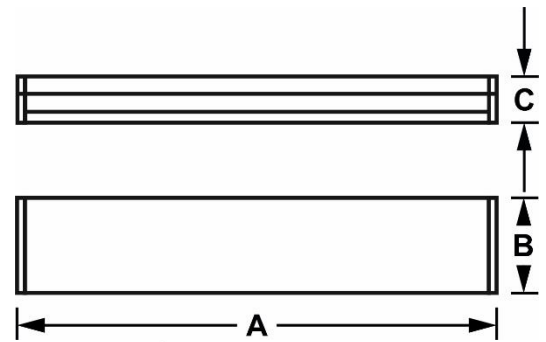

RONIN

OPRAWY LED

CZ: LED svítidlo/ SK: LED svetidlo/ EN: LED lamp

INDEX	ABC		Lm	Tc[K]		PF	A [mm]	B [mm]	C [mm]	
7339	Ronin LED	18W	1700 lm	4500K	Biały biła biely white	0.95	670	160	70	5902216770591

AC 230V	SMD LED	160°	
>80	40000 h	65	