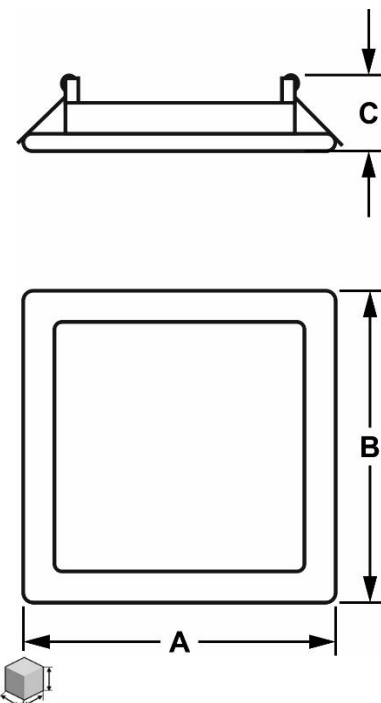

TYLOO MARMURKOWY

PANELE LED

CZ: LED panely/ SK: LED panely/ EN: LED panel

| INDEX | ABC | | | Tc[K] | | PF | A [mm] | B [mm] | C [mm] | |
|-------|-----------|-----|--------|-------|---|-----|--------|--------|--------|---------------|
| 6203 | Tyloo LED | 12W | 950 lm | 4500K | Marmurkowy Strakaty Strakaty Mottled | 0.6 | 170 | 170 | 12 | 5902216741454 |

| | | | |
|---------|----------------|------|----------------|
| | | | |
| AC 230V | SMD LED | 120° | IP |
| | | | |
| >80 | 40000 h | 20 | RoHS COMPLIANT |
| | | | |
| CE | RoHS COMPLIANT | | |

Materiał / Materiál / Materiál